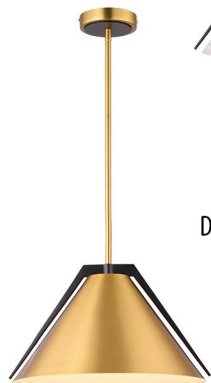

AC11911BK
15"D. x 9"BH.
1 x 60 W.M.
Diamond glassware
$209

AC11910BR
15"D. x 9"BH.
1 x 60 W.M.
$218